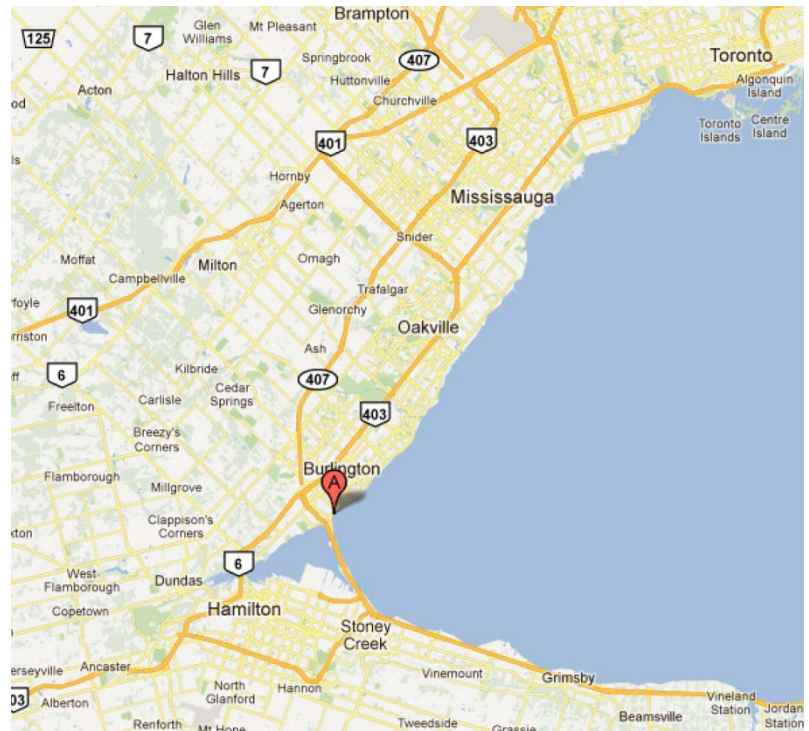

Thank you! Enjoy the Festival.

Directions from Toronto

- QEW Niagara, take the North Shore Blvd.
- exit, Left onto North Shore Blvd., North Shore Blvd turns into Lakeshore Rd.

Alternate Route from Toronto

- QEW Niagara, take the Guelph Line Exit and turn left (south) on Guelph Line
- follow Guelph Line until it ends at Lakeshore Rd.
- turn right on Lakeshore Rd.

Directions from Western Ontario and West Hamilton

- 403 to QEW Niagara
- take the North Shore Blvd. exit, left onto North Shore Blvd., North Shore Blvd turns into Lakeshore Rd.

Directions from Niagara Region, New York and East Hamilton

- QEW Niagara towards Burlington
- take the North Shore Blvd/Lakeshore Rd. exit, just on the north side of the Burlington Skyway
- turn right onto Lakeshore Rd.